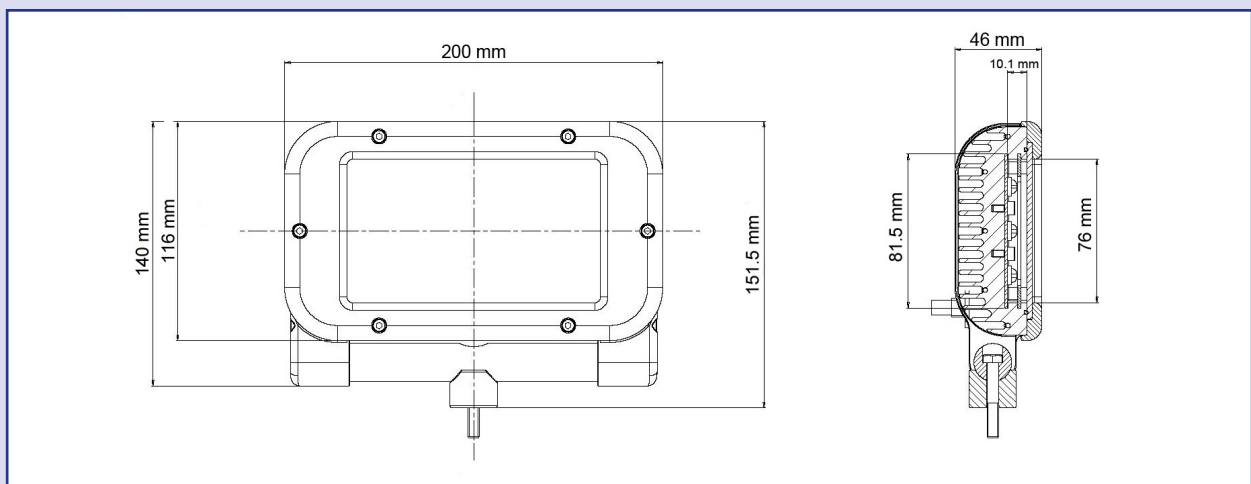

CLARK MASTS™

HIGH POWER LED FLOOD LAMPS

B21394 Narrow Flood

B21393 Wide Flood

- High Light Output 7000 lumens
- Voltage 11-30v
- Rugged Cast Aluminium Construction
- 5 Year LED Warranty
- Locking Trunnion Tilt Adjustment
- Low Current Drain (2.5A @ 24v)
- IP66
- Compact Size 200 mm x 152 mm x 46 mm
- Weight 1.55 kg
- E11 Approved
- UK Manufactured