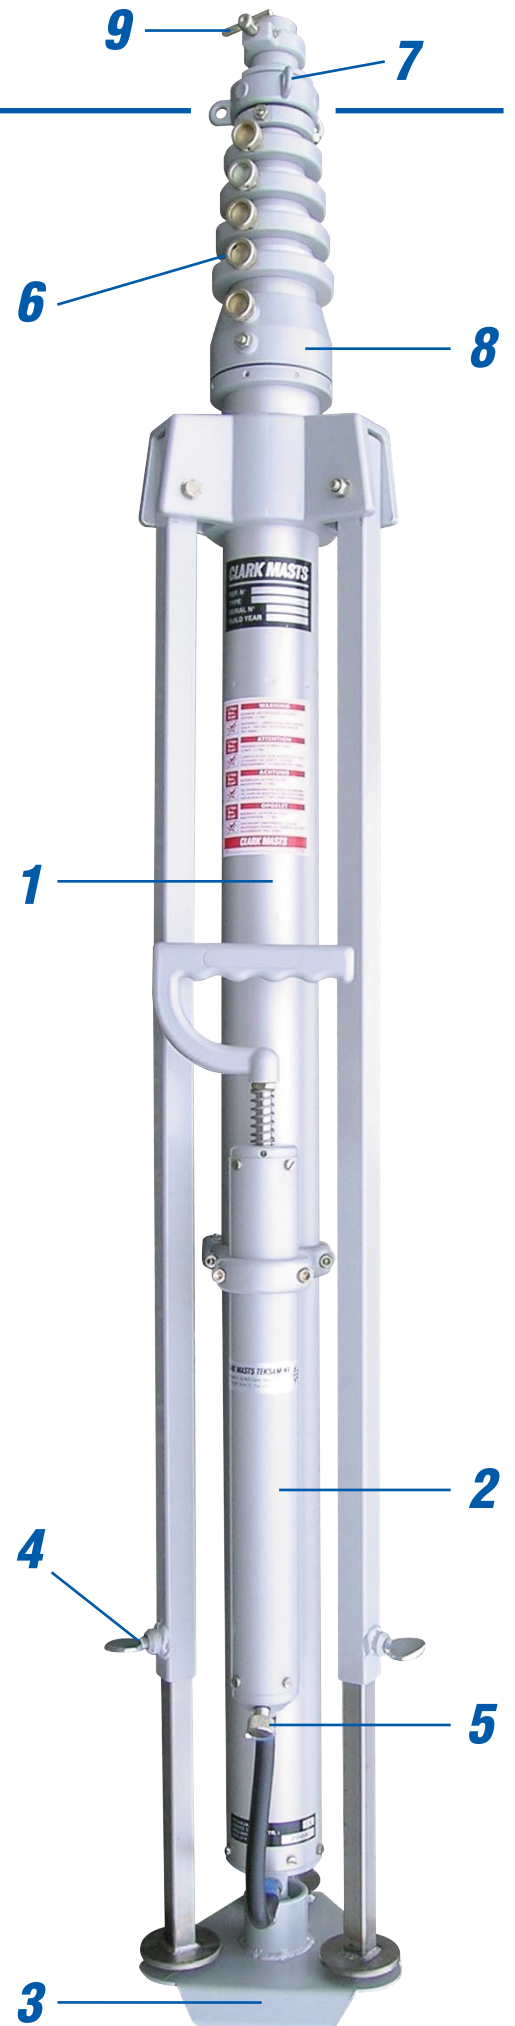

Lightweight, telescopic masts with attached tripod for directional or omni-directional headloads

FT masts are typically field masts derived from the well-known QT mast range.

Easy and quick to deploy, manually or with handpump and supported with three foldable legs which are permanently attached to the mast.

Technical Details

Silent, smooth and easy operation

PHOTO SHOWS CSFT-R3-3/H MAST (MANUALLY EXTENDED)

The features that have made it such an attractive and useful piece of equipment are :

1. Aluminium alloy sections
2. Handpump (not for manually extended masts)
3. Field base
4. Leg clamp
5. Air-release screw (not for manually extended masts)
6. Section-clamping screws
7. Guy collar
8. Turning Collar
9. Quick-clamp for headload

PHOTO SHOWS CSFT-R6-6/HP MAST

Standard FT Mast Range

Non-Rotatable FT Mast Range (extended with handpump)

3" / 76,2mm BASE TUBE

Mast Model	Cat. No.	Retracted Height	Extended Height	Standard Finish	Max. Headload	Mast Guying Kit Cat. No.
3 section masts						
SFT3-3/HP	27674	1,40 m	3,25 m	yellow paint	20,0 kg	33530/SG
4 section masts						
SFT4-4/HP	27676	1,45 m	4,15 m	yellow paint	20,0 kg	33531/SG
5 section masts						
SFT5-5/HP	27680	1,45 m	5,10 m	yellow paint	15,0 kg	33532/SG
6 section masts						
SFT6-6/HP	27685	1,50 m	6,05 m	yellow paint	10,0 kg	33533/SG
SFT9-6/HP	27696	2,05 m	8,80 m	yellow paint	10,0 kg	33536/SG
SFT10-6/HP	27700	2,30 m	10,00 m	yellow paint	10,0 kg	33537/SG
7 section masts						
SFT7-7/HP	27688	1,55 m	6,95 m	yellow paint	6,0 kg	33534/SG
SFT11-7/HP	27704	2,20 m	11,05 m	yellow paint	4,5 kg	33538/SG
8 section masts						
SFT8-8/HP	27692	1,60 m	7,90 m	yellow paint	4,5 kg	33535/SG
SFT12-8/HP	27708	2,10 m	11,60 m	yellow paint	2,5 kg	33539/SG